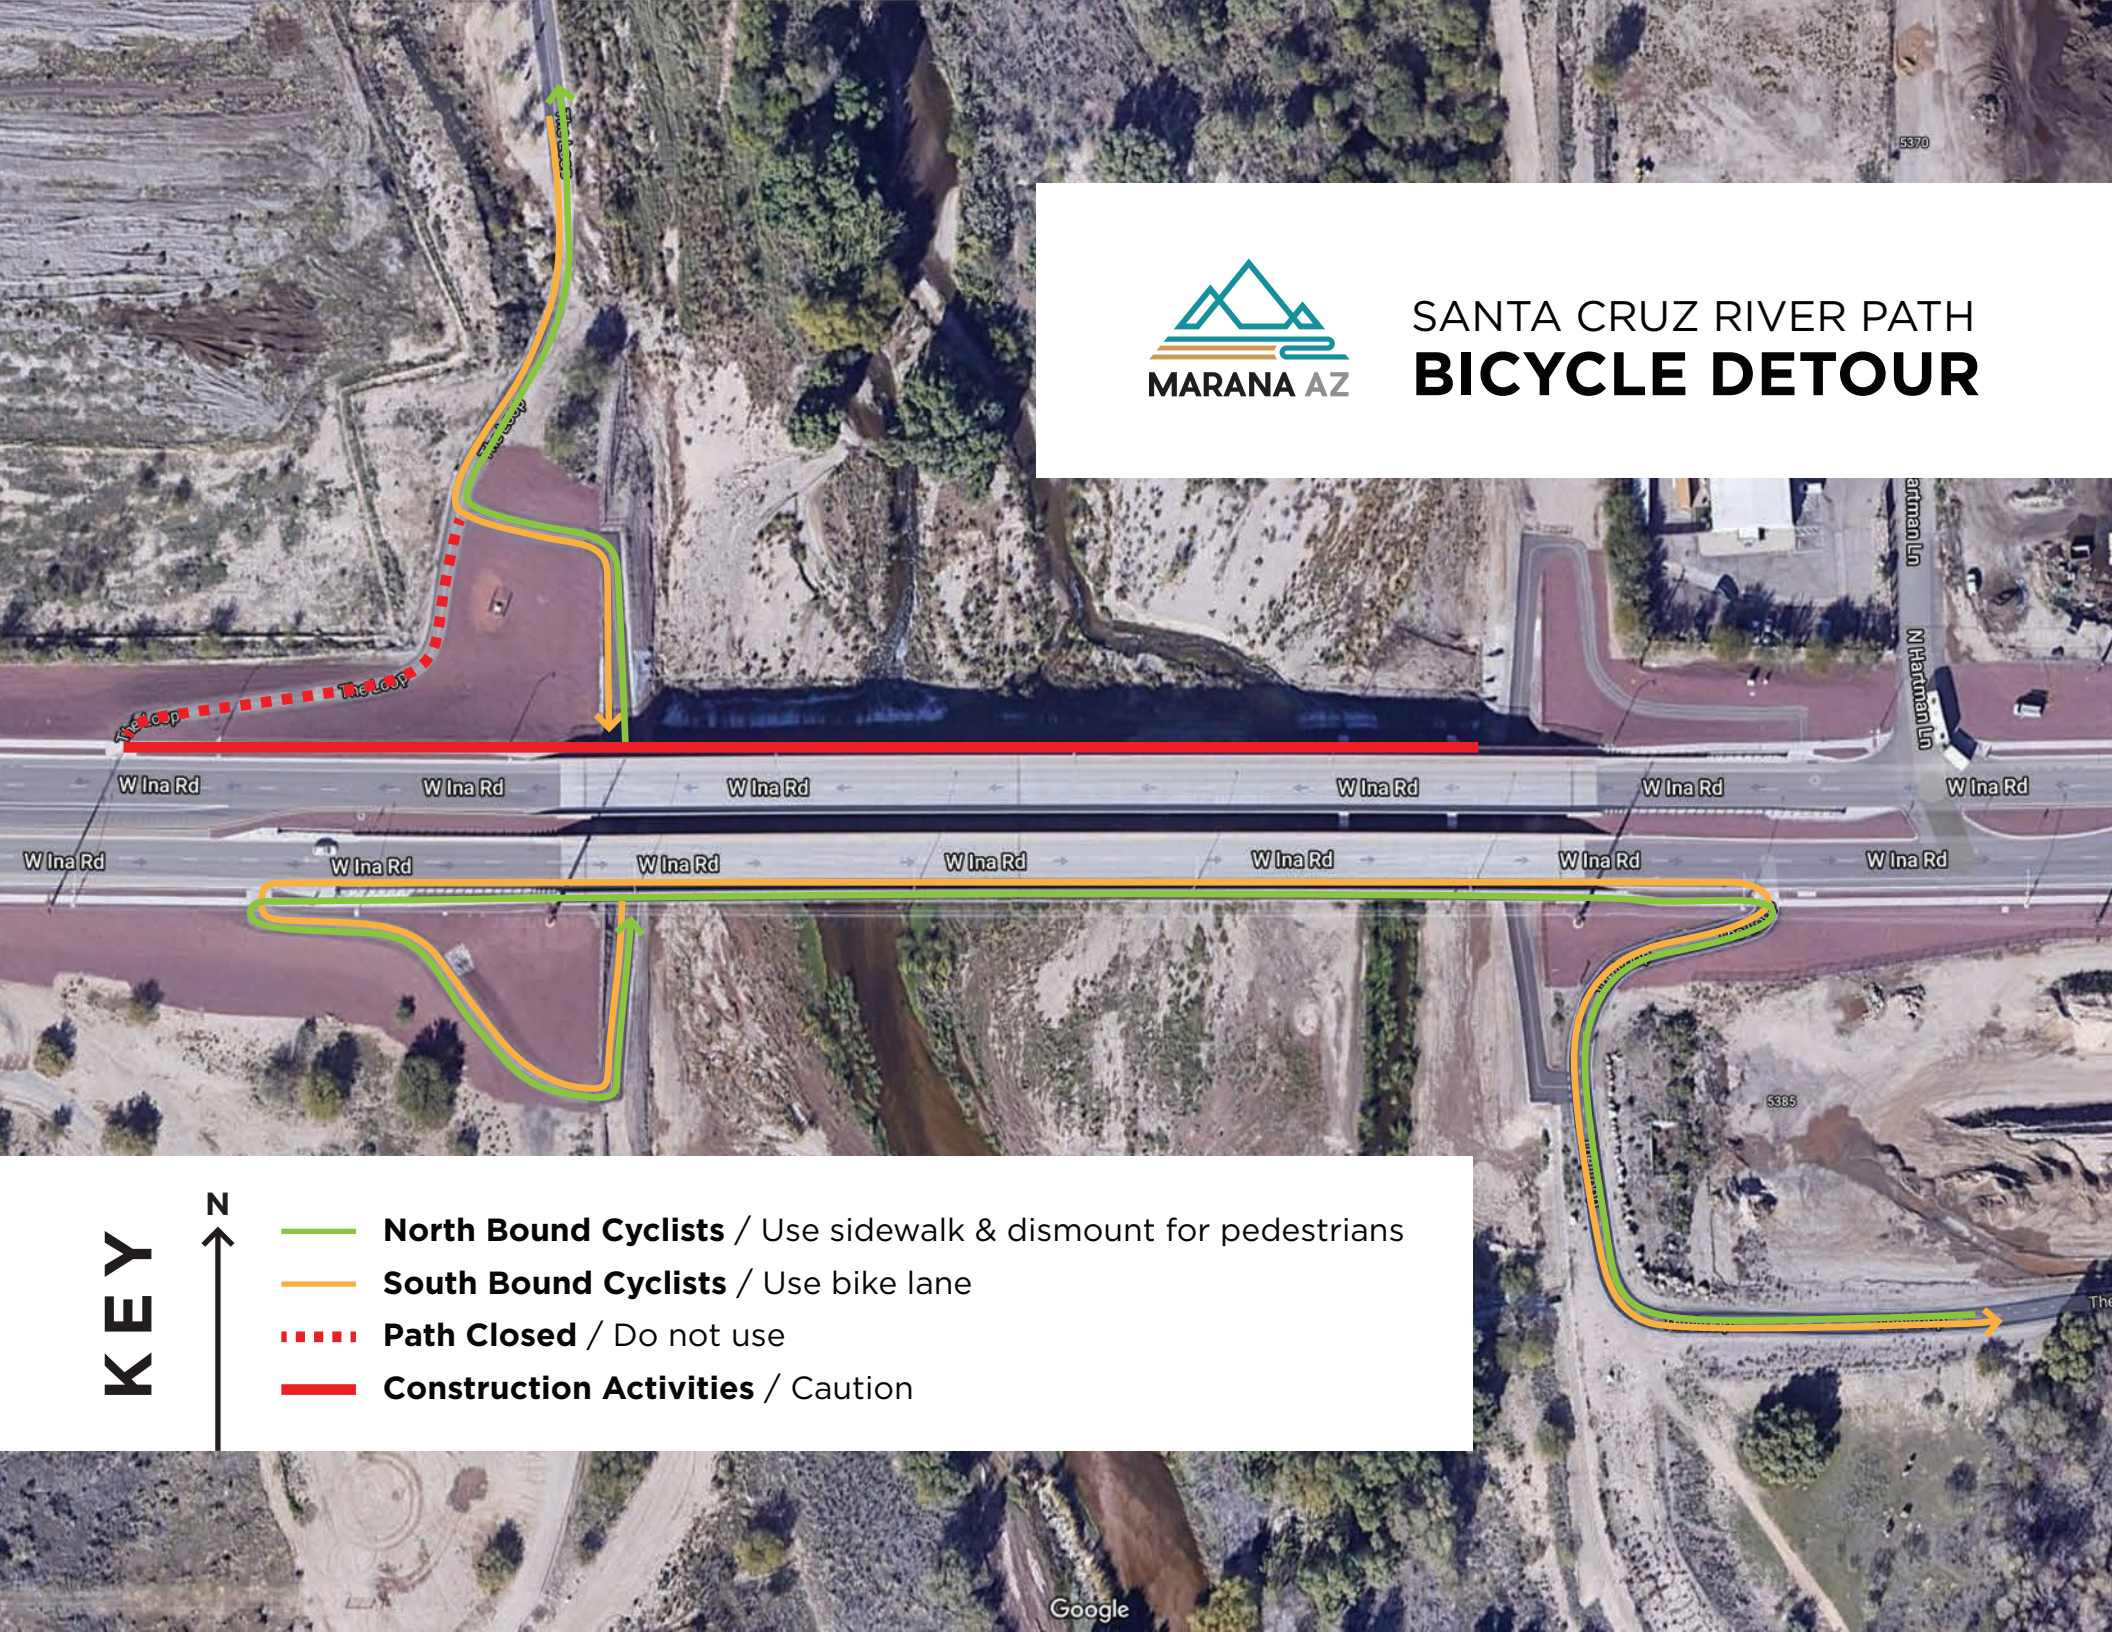

SANTA CRUZ RIVER PATH BICYCLE DETOUR

KEY

-  **North Bound Cyclists** / Use sidewalk & dismount for pedestrians
-  **South Bound Cyclists** / Use bike lane
-  **Path Closed** / Do not use
-  **Construction Activities** / Caution