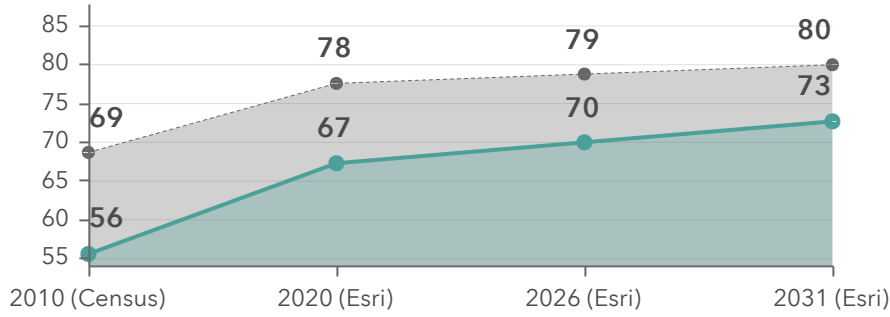

Community Change Snapshot

How is my area changing over time?

Marana Town, AZ

Geography: Place

Diversity Index

Dots show comparison to Pima County

Median Age

Average Household Size

Total Population

Owner vs Renter Occupied Units

Median Home Value

Bars show comparison to Pima County

2000-2020 Compound Annual Growth Rate

Total Housing Units: Past, Present, Future