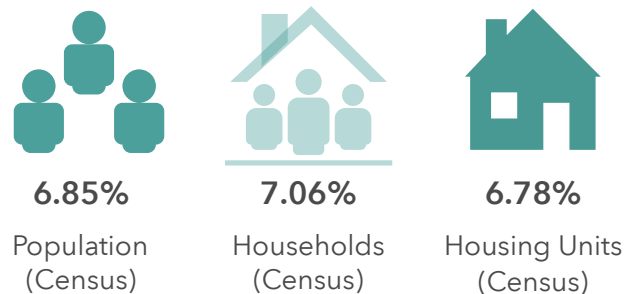

Community Change Snapshot

How is my area changing over time?

Marana Town, AZ

Geography: Place

Diversity Index

Dots show comparison to Pima County

Median Age

Average Household Size

Total Population

Owner vs Renter Occupied Units

Median Home Value

Bars show comparison to Pima County

2000-2020 Compound Annual Growth Rate

Total Housing Units: Past, Present, Future