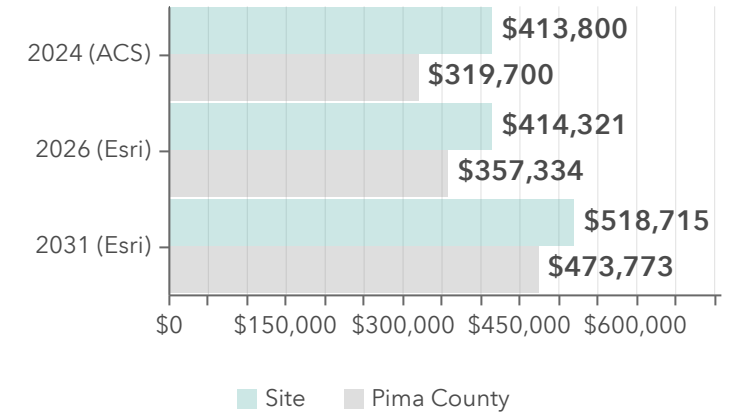

Community Change Snapshot

How is my area changing over time?

Marana Town, AZ

Geography: Place

Diversity Index

Dots show comparison to Pima County

Median Age

Average Household Size

Total Population

Owner vs Renter Occupied Units

Median Home Value

Bars show comparison to Pima County

2000-2020 Compound Annual Growth Rate

Total Housing Units: Past, Present, Future