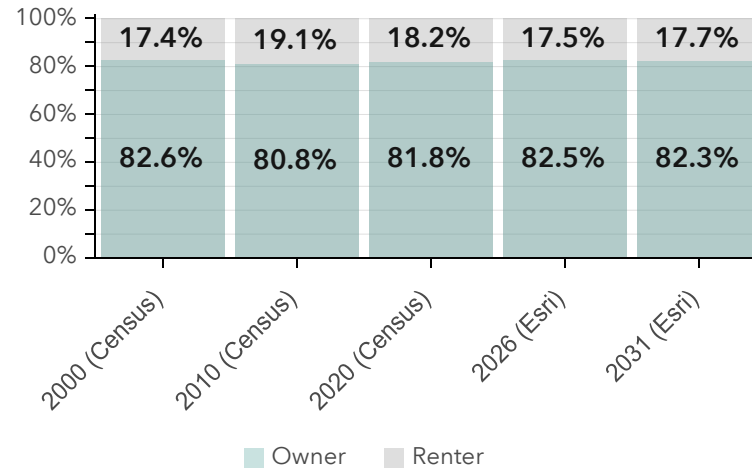

Community Change Snapshot

How is my area changing over time?

Marana Town, AZ

Geography: Place

Diversity Index

Dots show comparison to Pima County

Median Age

Average Household Size

Total Population

Owner vs Renter Occupied Units

Median Home Value

Bars show comparison to Pima County

2000-2020 Compound Annual Growth Rate

Total Housing Units: Past, Present, Future