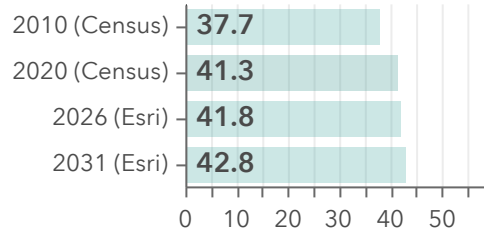

Community Change Snapshot

How is my area changing over time?

Marana Town, AZ

Geography: Place

Diversity Index

Dots show comparison to Pima County

Median Age

Average Household Size

Total Population

Owner vs Renter Occupied Units

Median Home Value

Bars show comparison to Pima County

2000-2020 Compound Annual Growth Rate

Total Housing Units: Past, Present, Future