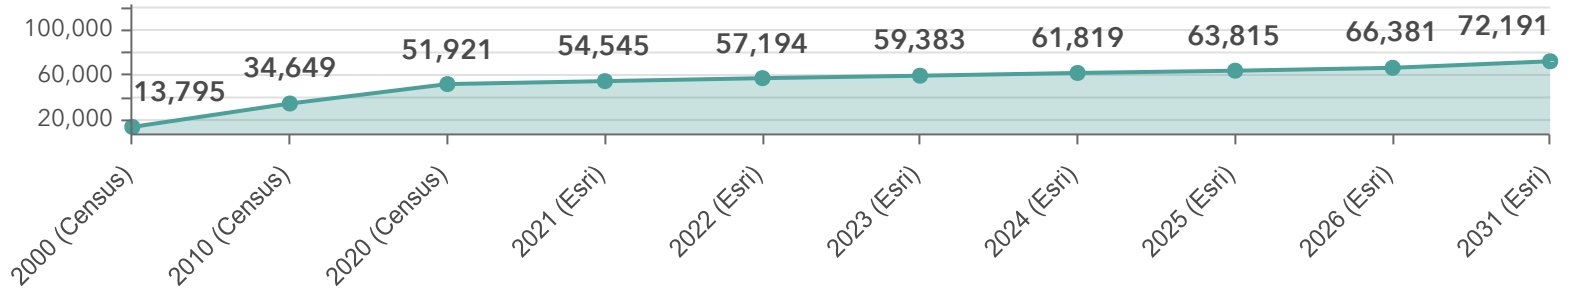

Community Change Snapshot

How is my area changing over time?

Marana Town, AZ

Geography: Place

Diversity Index

Dots show comparison to Pima County

Median Age

Average Household Size

Total Population

Owner vs Renter Occupied Units

Median Home Value

Bars show comparison to Pima County

2000-2020 Compound Annual Growth Rate

Total Housing Units: Past, Present, Future