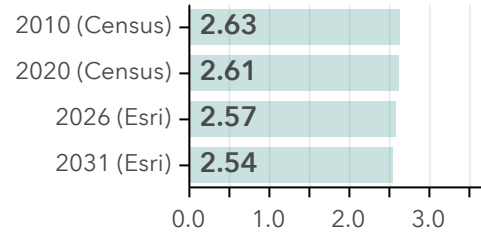

Community Change Snapshot

How is my area changing over time?

Marana Town, AZ

Geography: Place

Diversity Index

Dots show comparison to Pima County

Median Age

Average Household Size

Total Population

Owner vs Renter Occupied Units

Median Home Value

Bars show comparison to Pima County

2000-2020 Compound Annual Growth Rate

Total Housing Units: Past, Present, Future