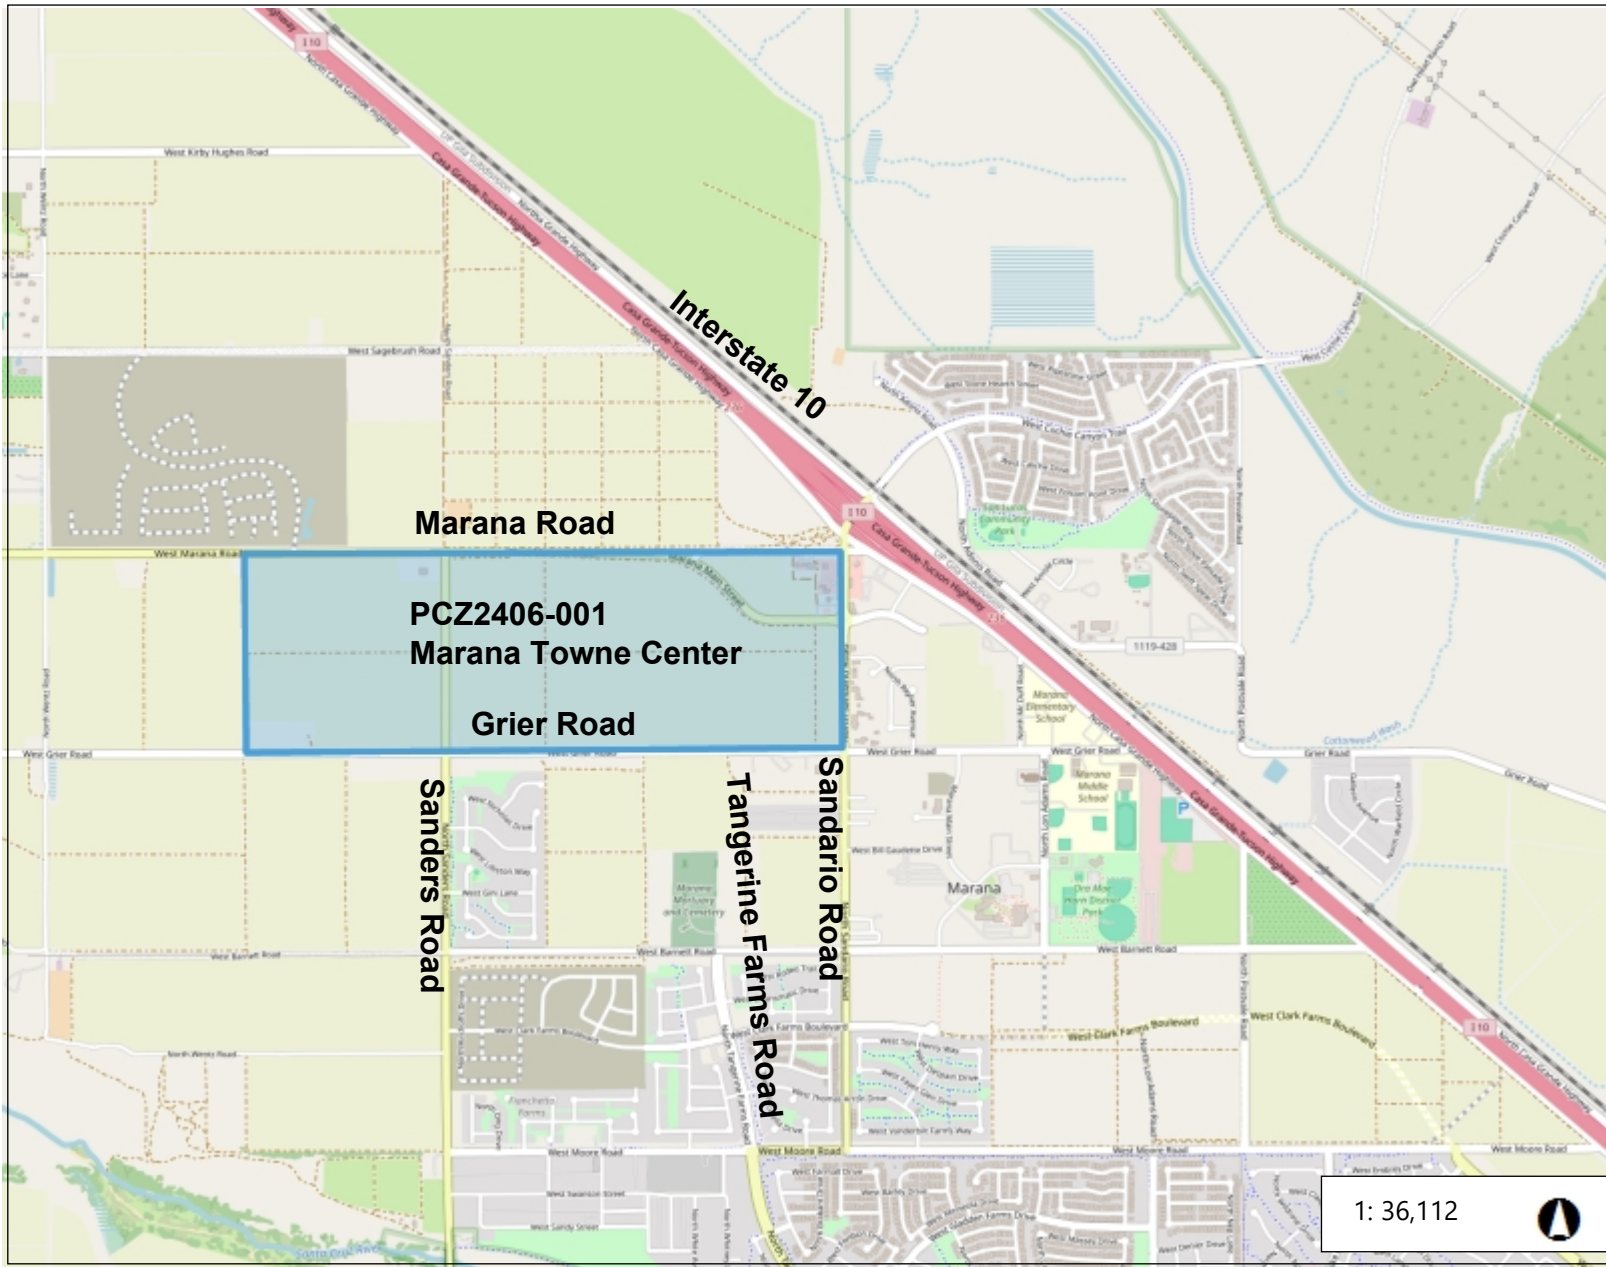

Town of Marana Planning PCZ2406-001 Marana Towne Center Specific Plan Ordinance Amendment

Legend

Marana Town Limits

1: 36,112

WGS_1984_Web_Mercator_Auxiliary_Sphere
© Latitude Geographics Group Ltd.

This map is a user generated static output from an Internet mapping site and is for reference only. Data layers that appear on this map may or may not be accurate, current, or otherwise reliable.

THIS MAP IS NOT TO BE USED FOR NAVIGATION

Notes