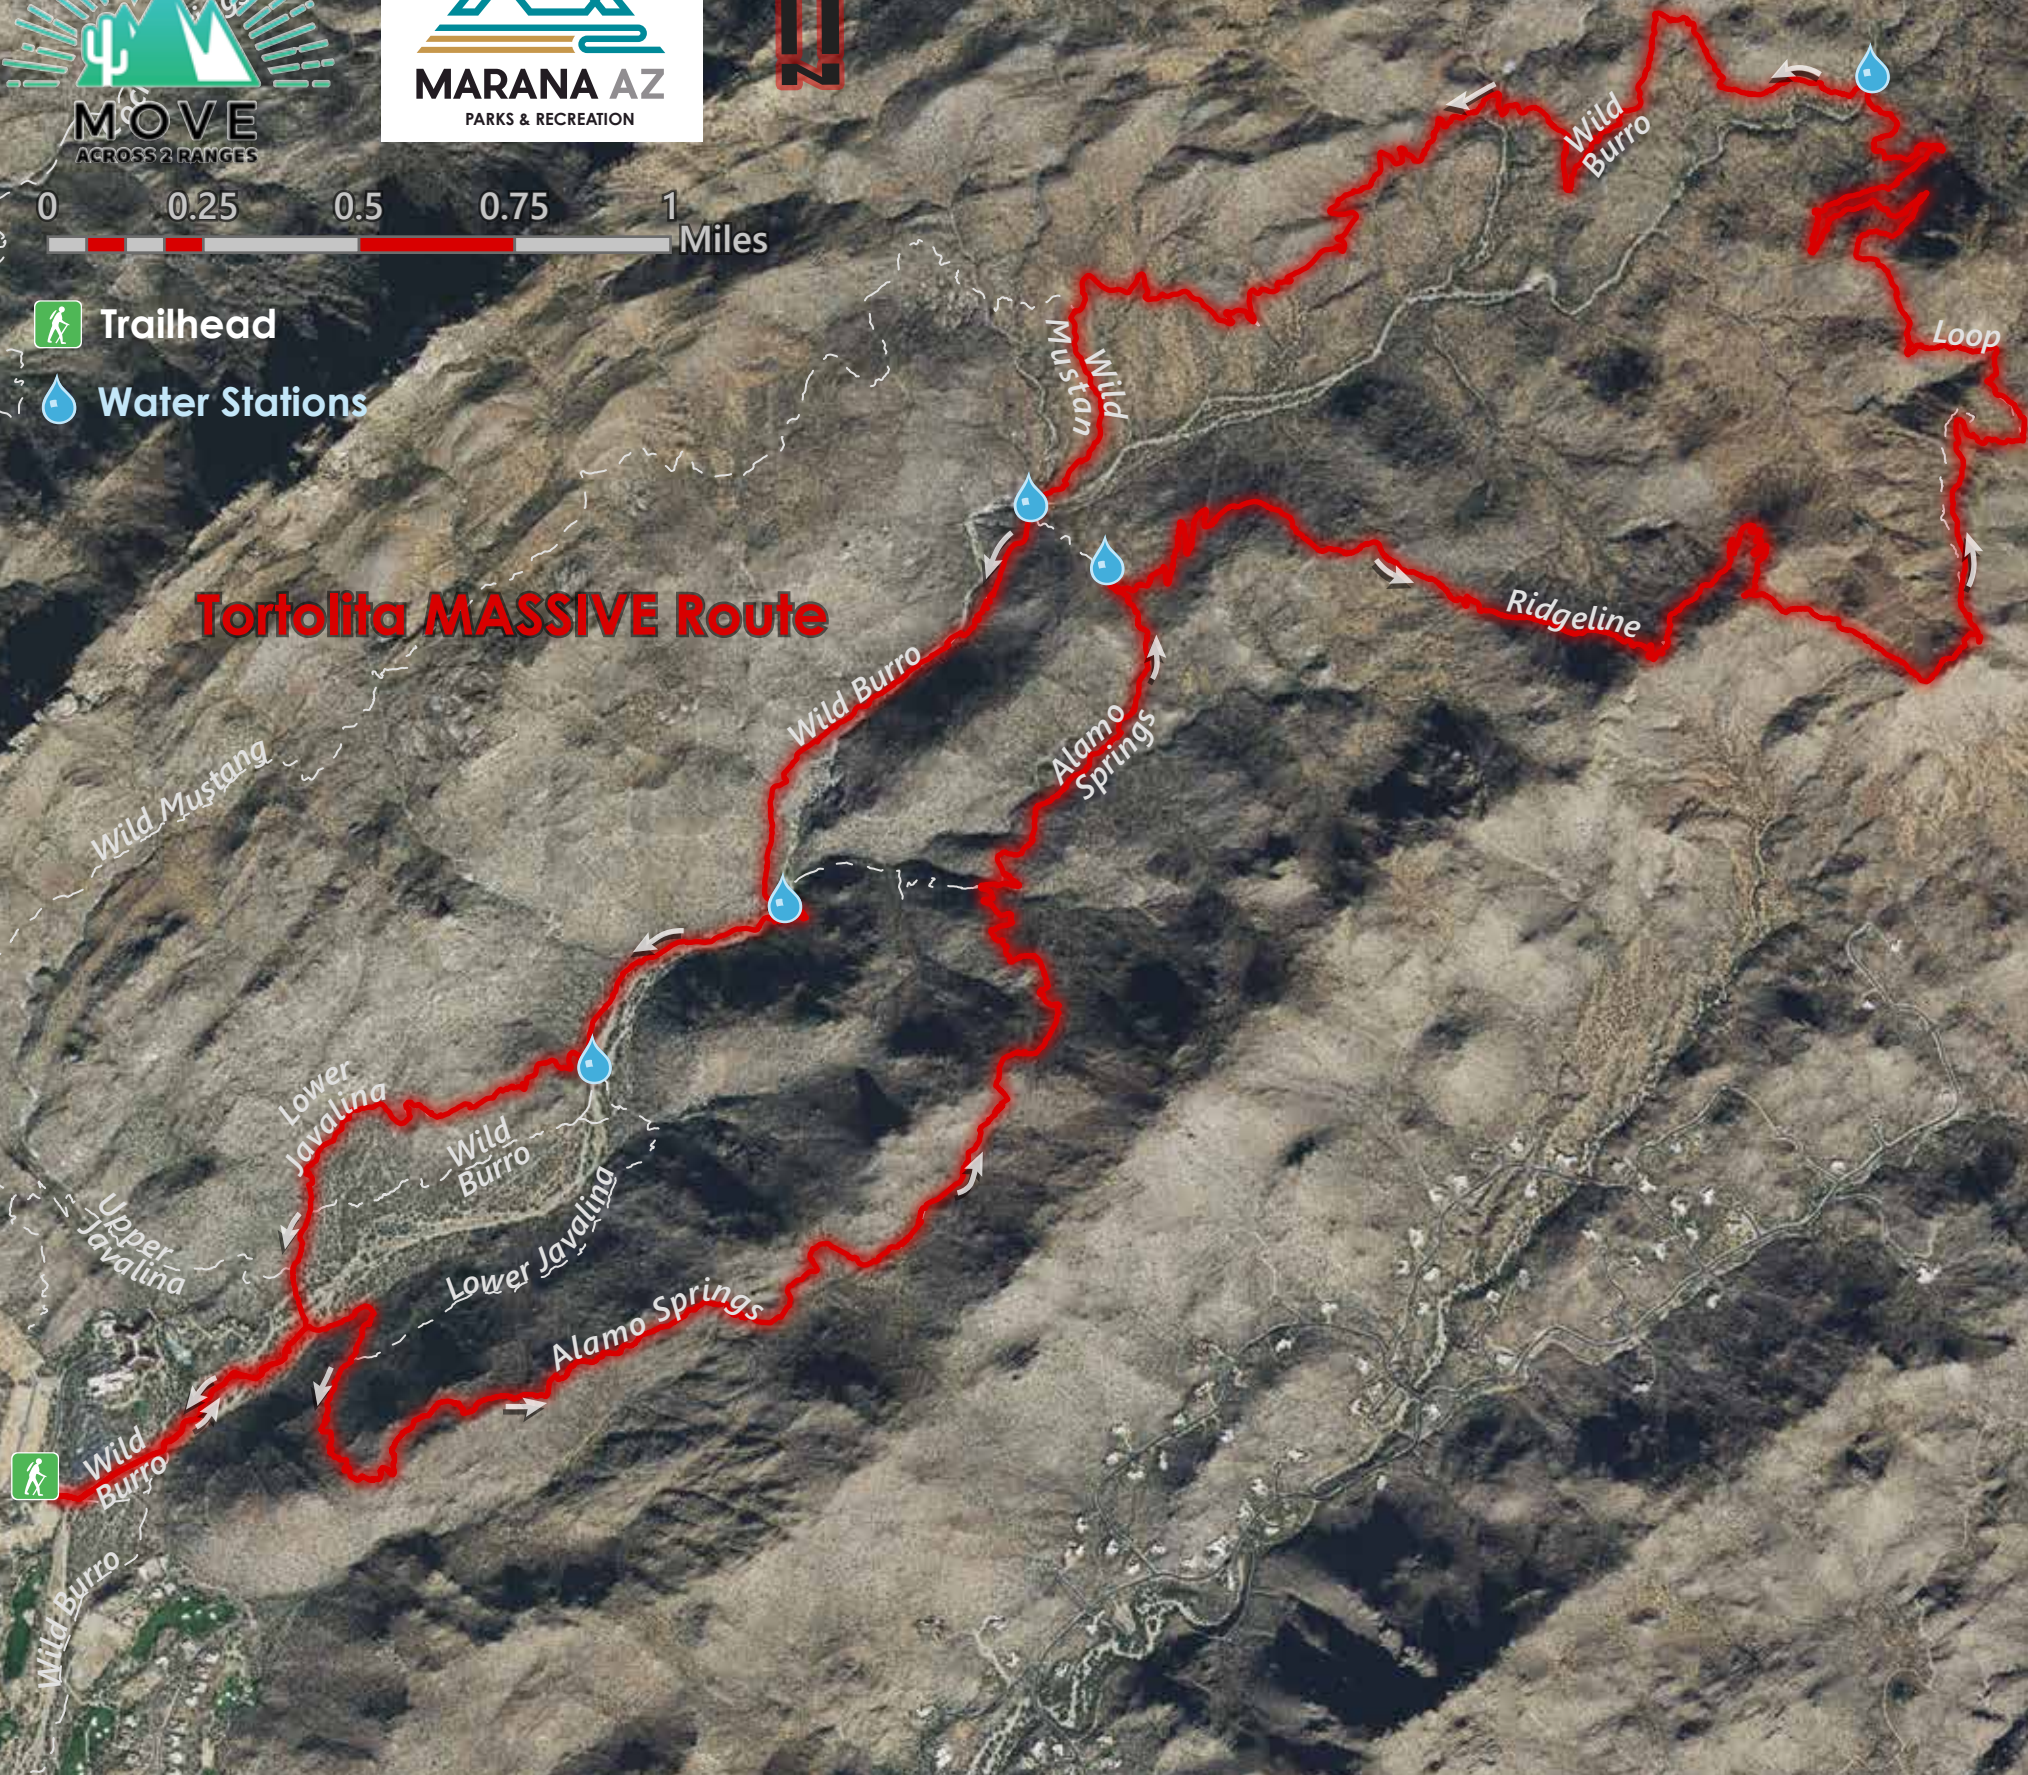

- Trailhead
- Water Stations

Tortolita MASSIVE Route

Distance: 14.25 miles
Elevation Gain: 2,339 feet