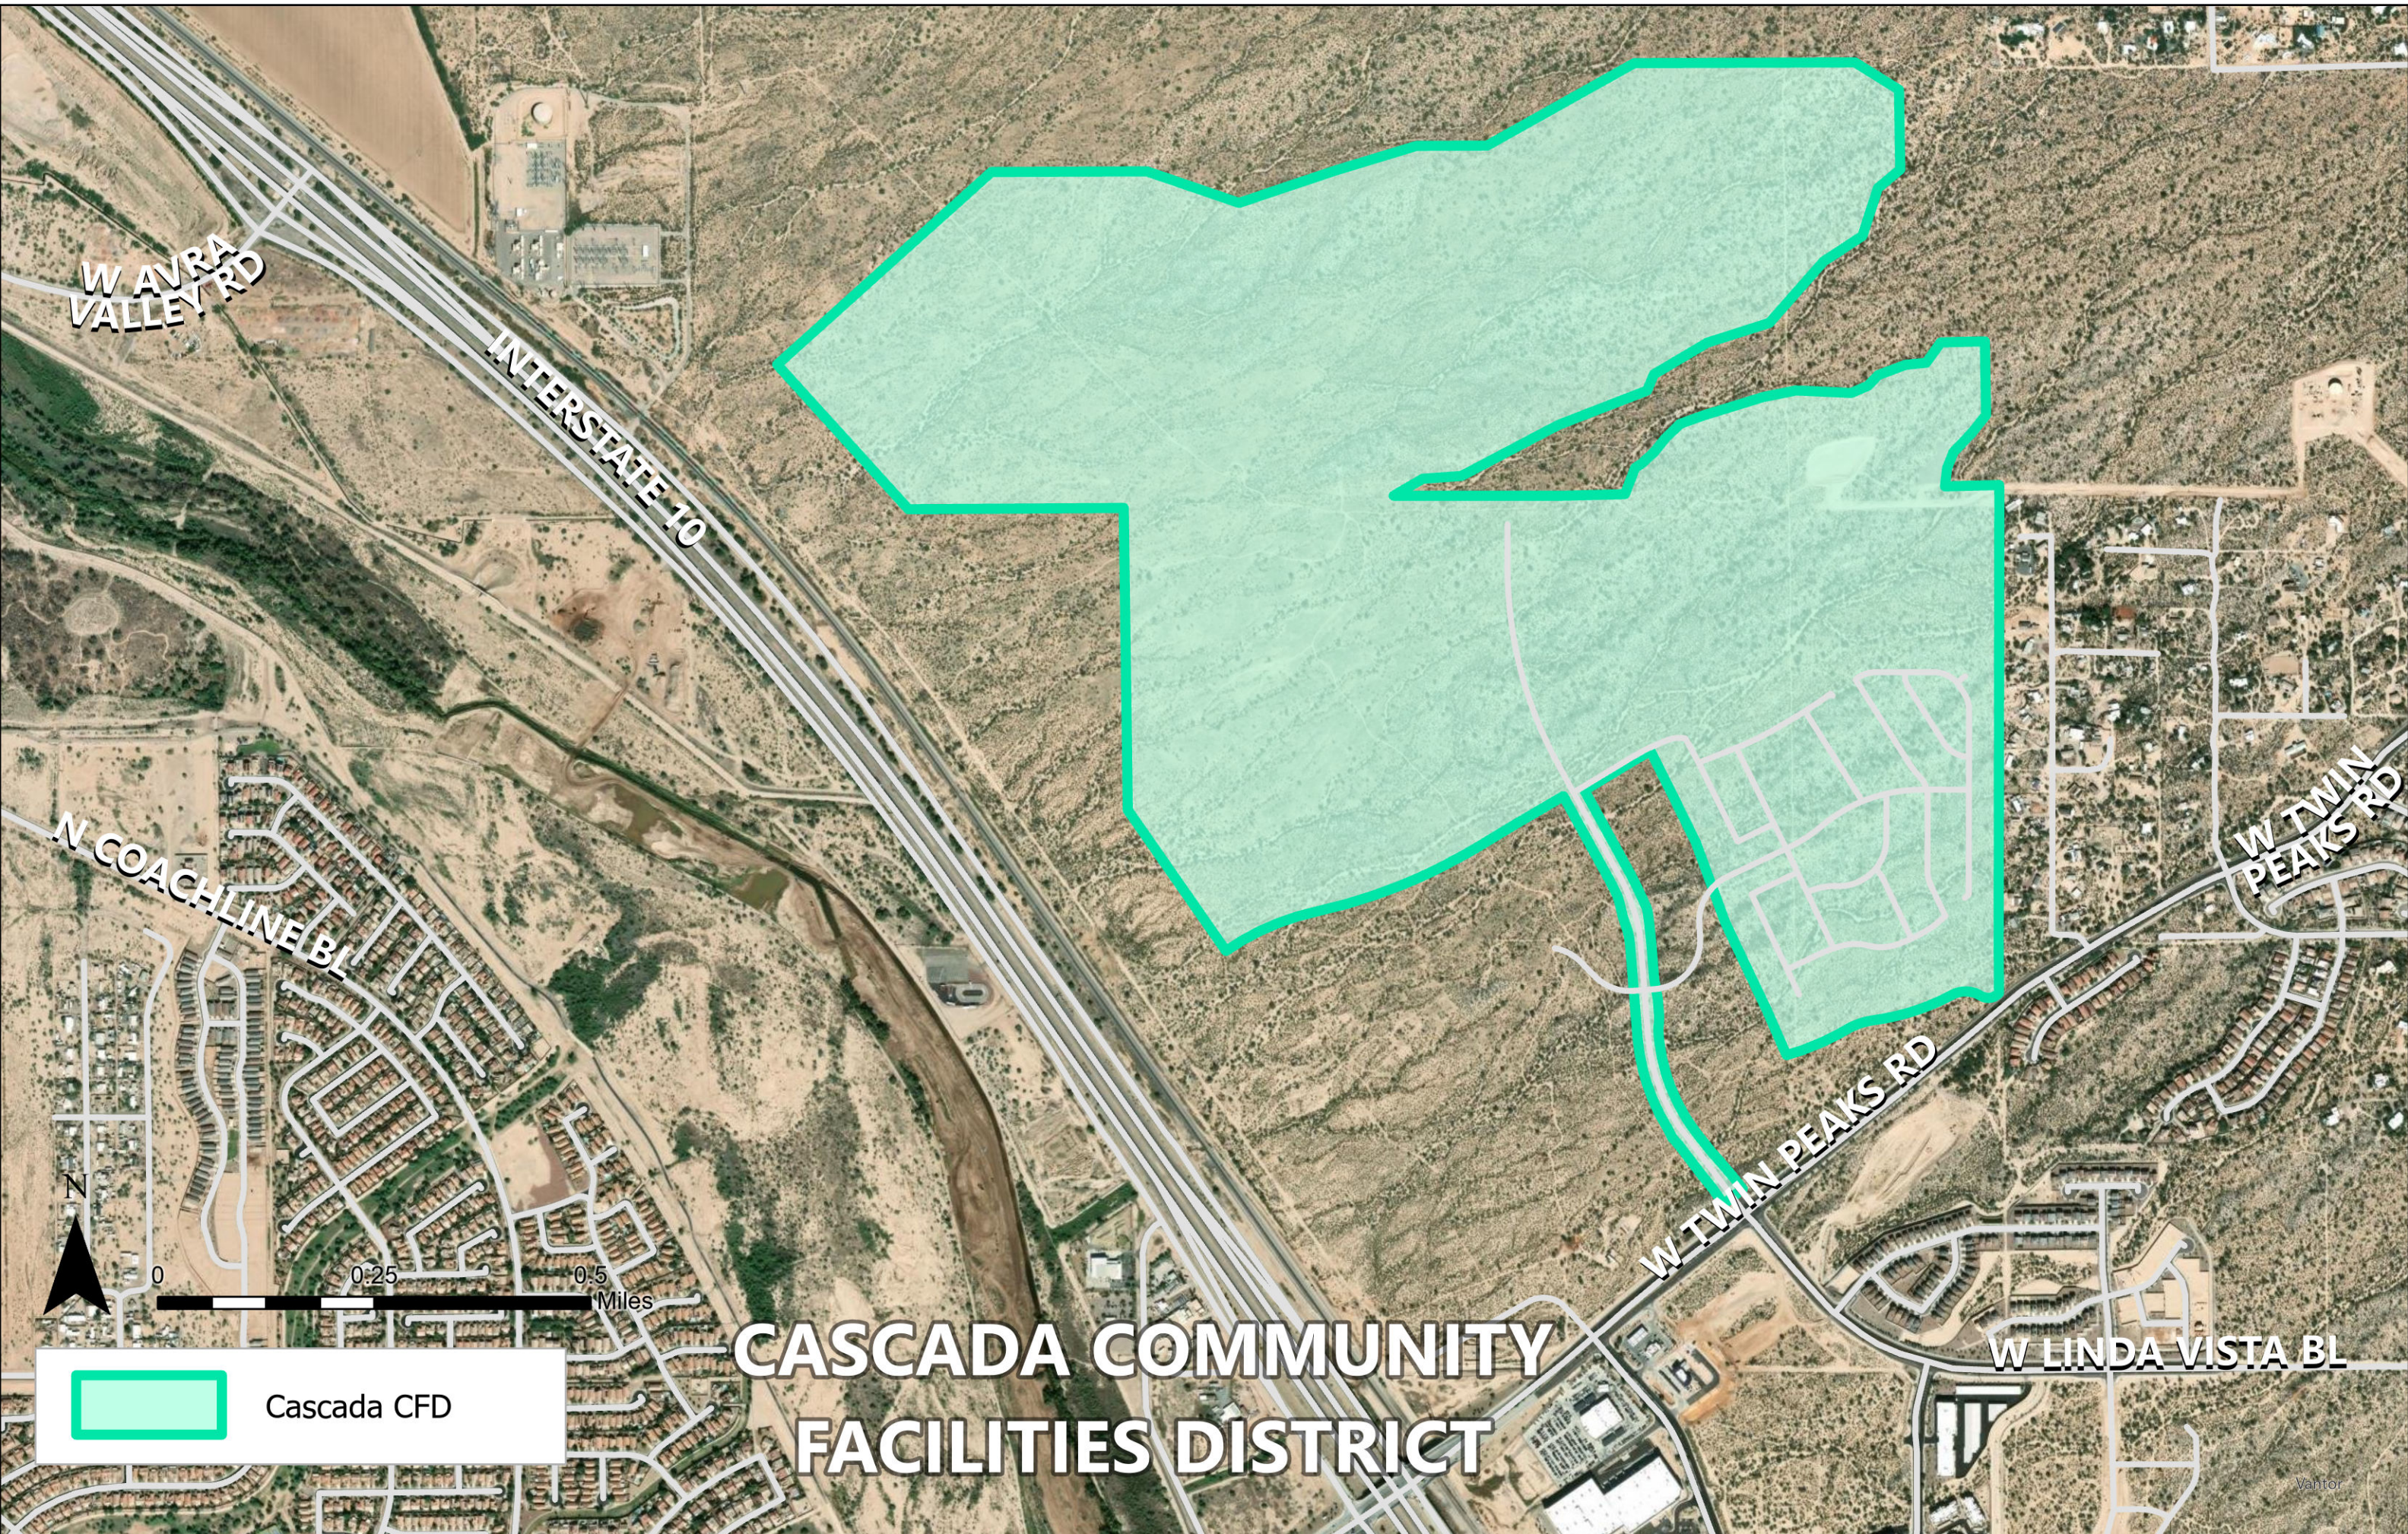

Path: U:\Development_Services\2026\CFD_Maps\CFD_Maps\CFD_Maps.aprx K. McClain 03/19/2026

W AVRA VALLEY RD

INTERSTATE 10

N COACHLINE BL

W TWIN PEAKS RD

W TWIN PEAKS RD

W LINDA VISTA BL

0 0.25 0.5 Miles

 Cascada CFD

CASCADA COMMUNITY FACILITIES DISTRICT