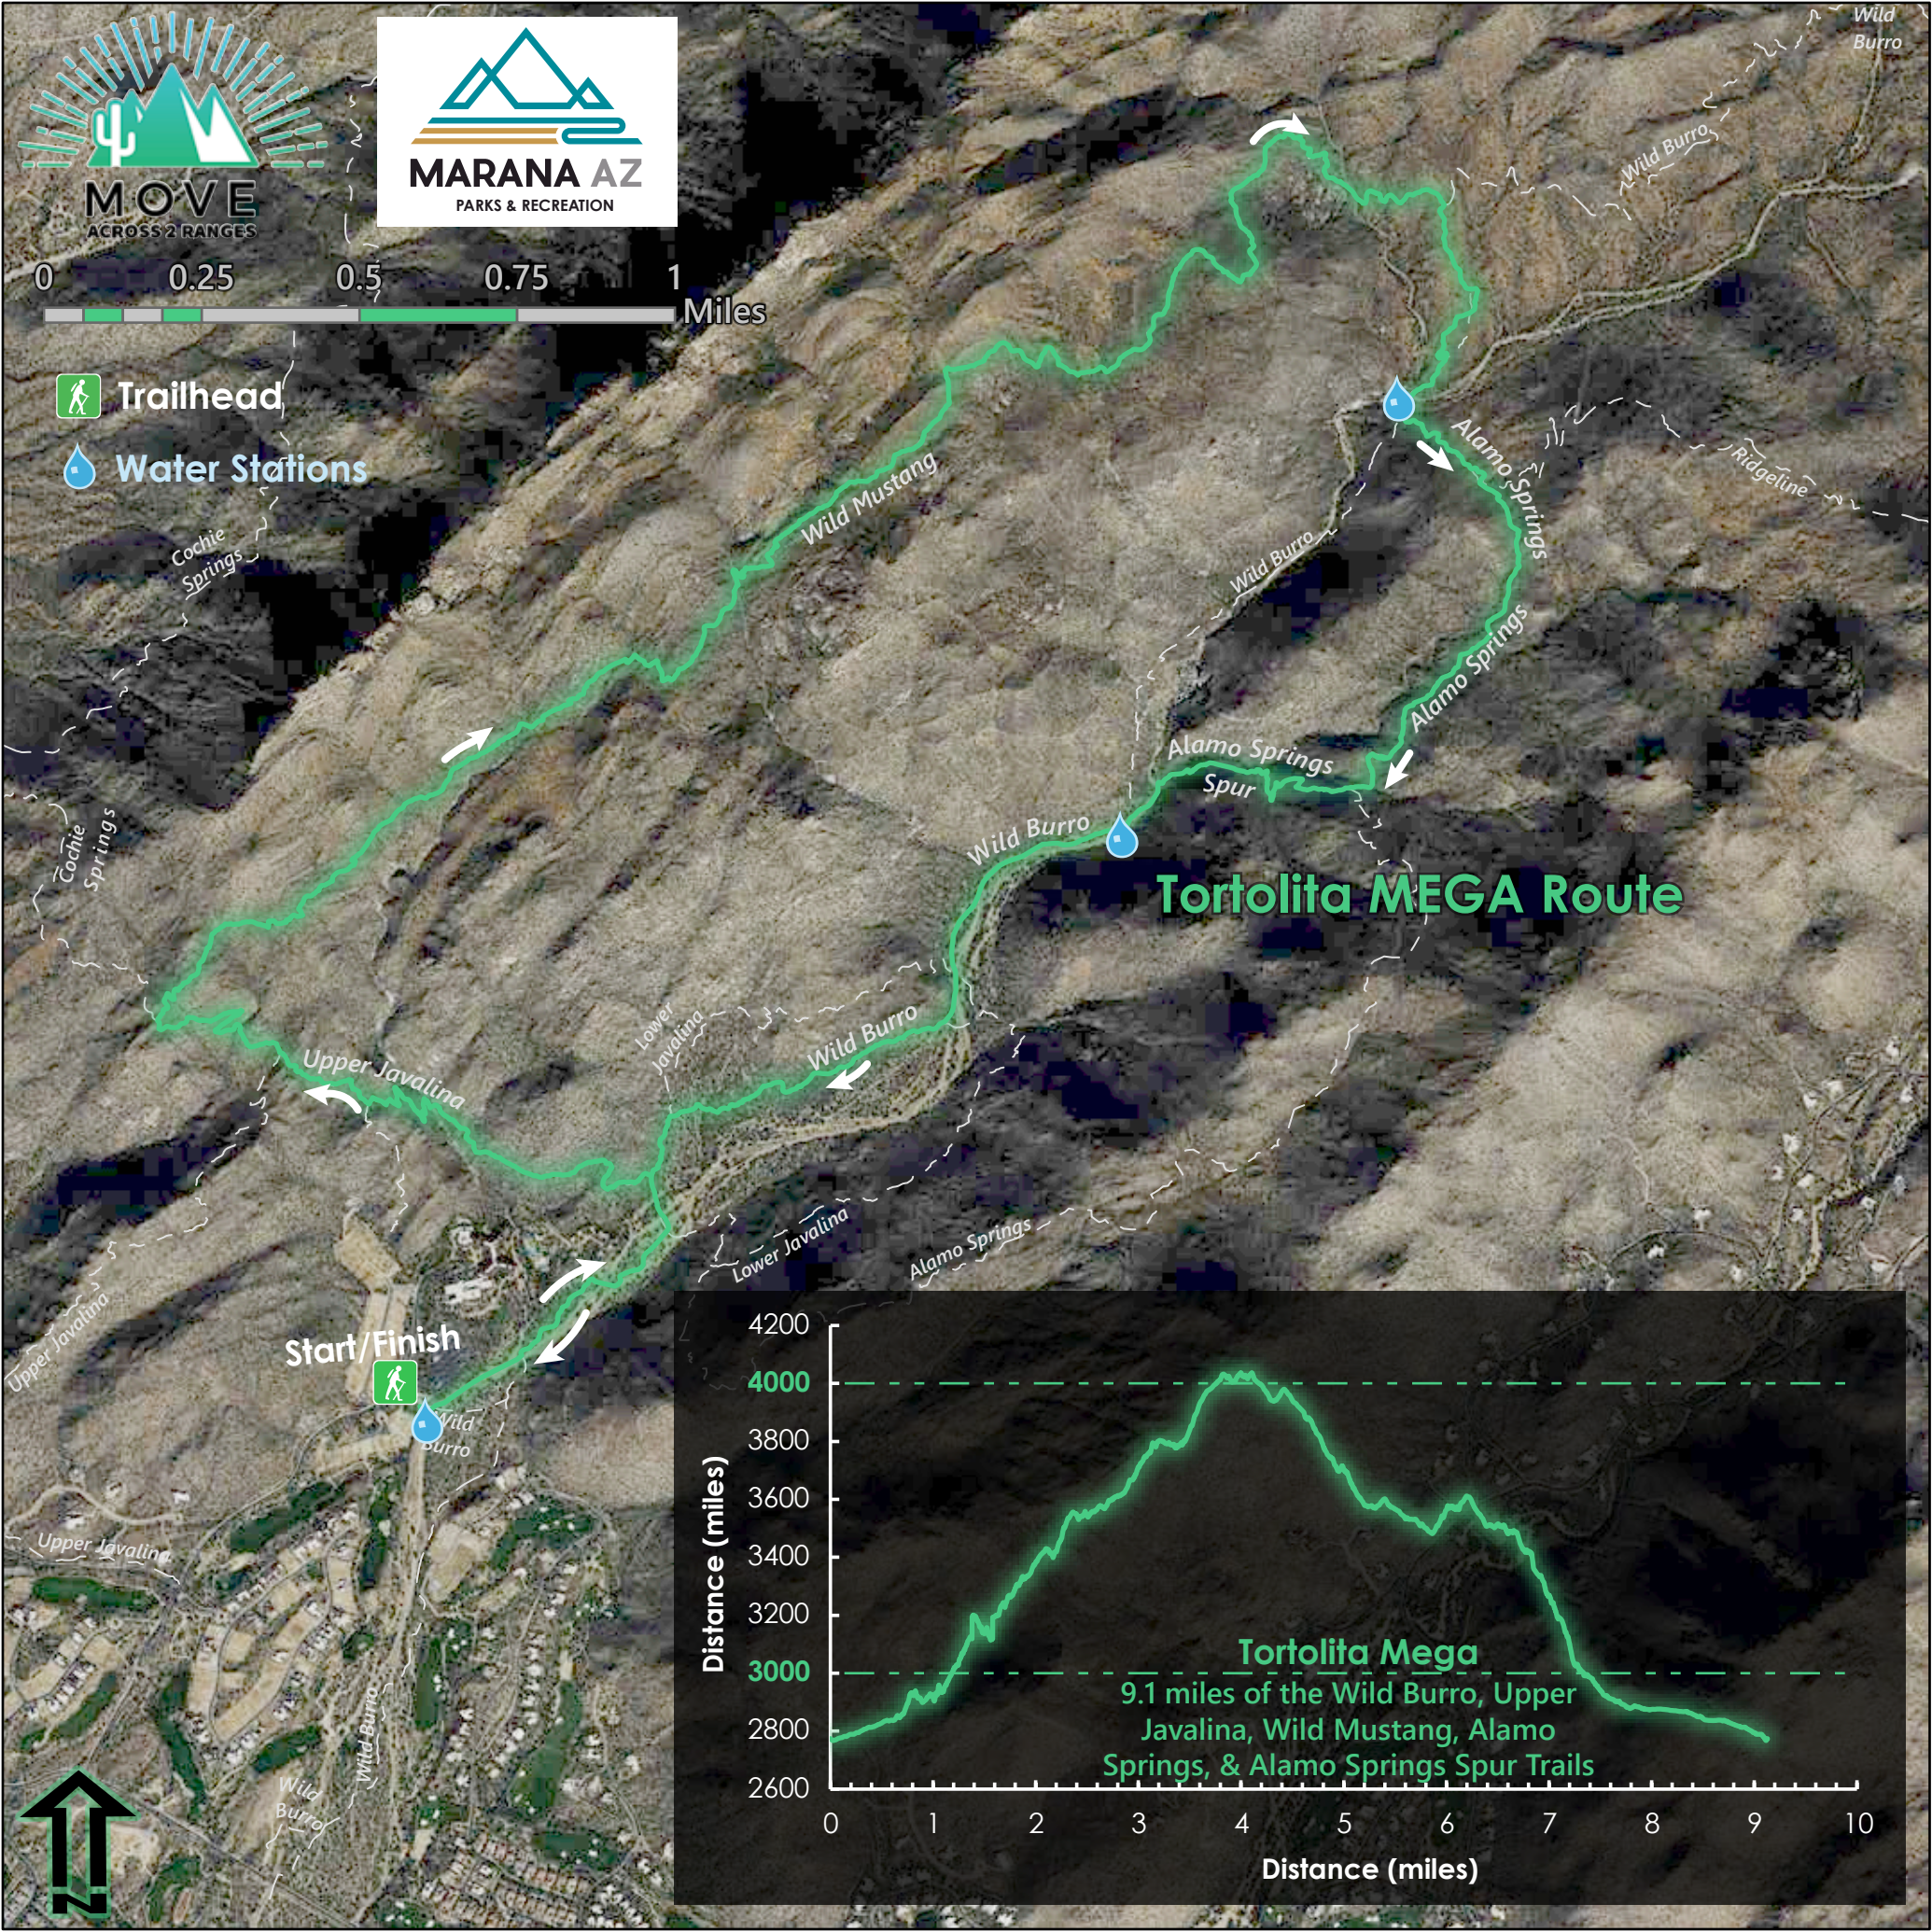

- Trailhead
- Water Stations

# Tortolita MEGA Route